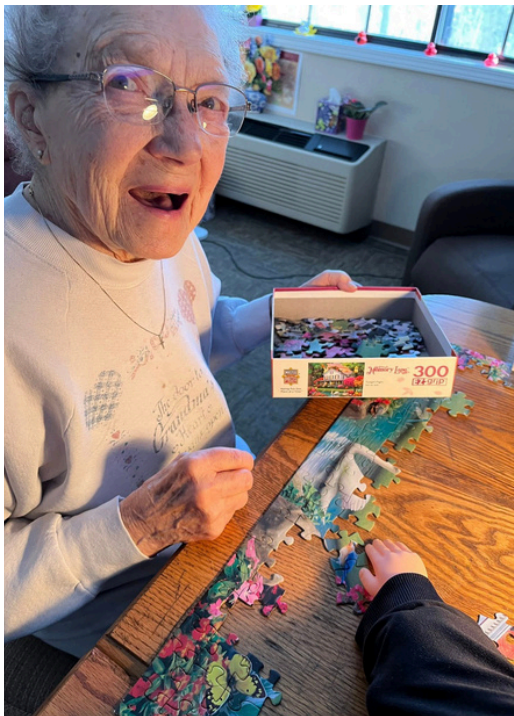

Meeting Neva

We had the pleasure of meeting Neva, a three-month-old puppy from the Waupaca Humane Society. She was undeniably the sweetest little pup, full of love for cuddles and eager to shower us with kisses.

Meet Arlene

Arlene is always ready for any adventure that life presents. She greets everyone with a warm smile and possesses a talent for solving puzzles and crocheting. Her love for being around others is evident, and she cherishes her family deeply.